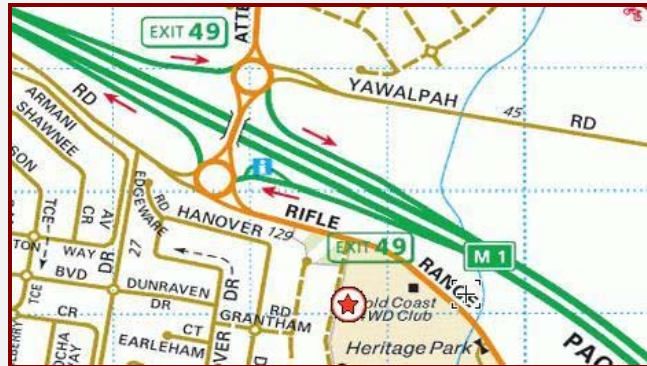

Heritage and Veteran Machinery Auction

Fact Sheet!!!

“South Coast Restoration Society Grounds, Heritage Park”
193 Rifle Range Road QLD - Take exit 49 off M1

Auction Sunday 10am 30th November 2008

ASSOCIATED AUCTIONEERS

Auction Date: Sunday 30th November 2008
Auction Time: 10:00 AM
Auction Location: “Heritage Park” 193 Rifle Range Road Pimpama Qld (Take exit 49 off M1)

To Consign: For consignment information and request click on Consign Now Link at www.associatedauctioneers.com.au